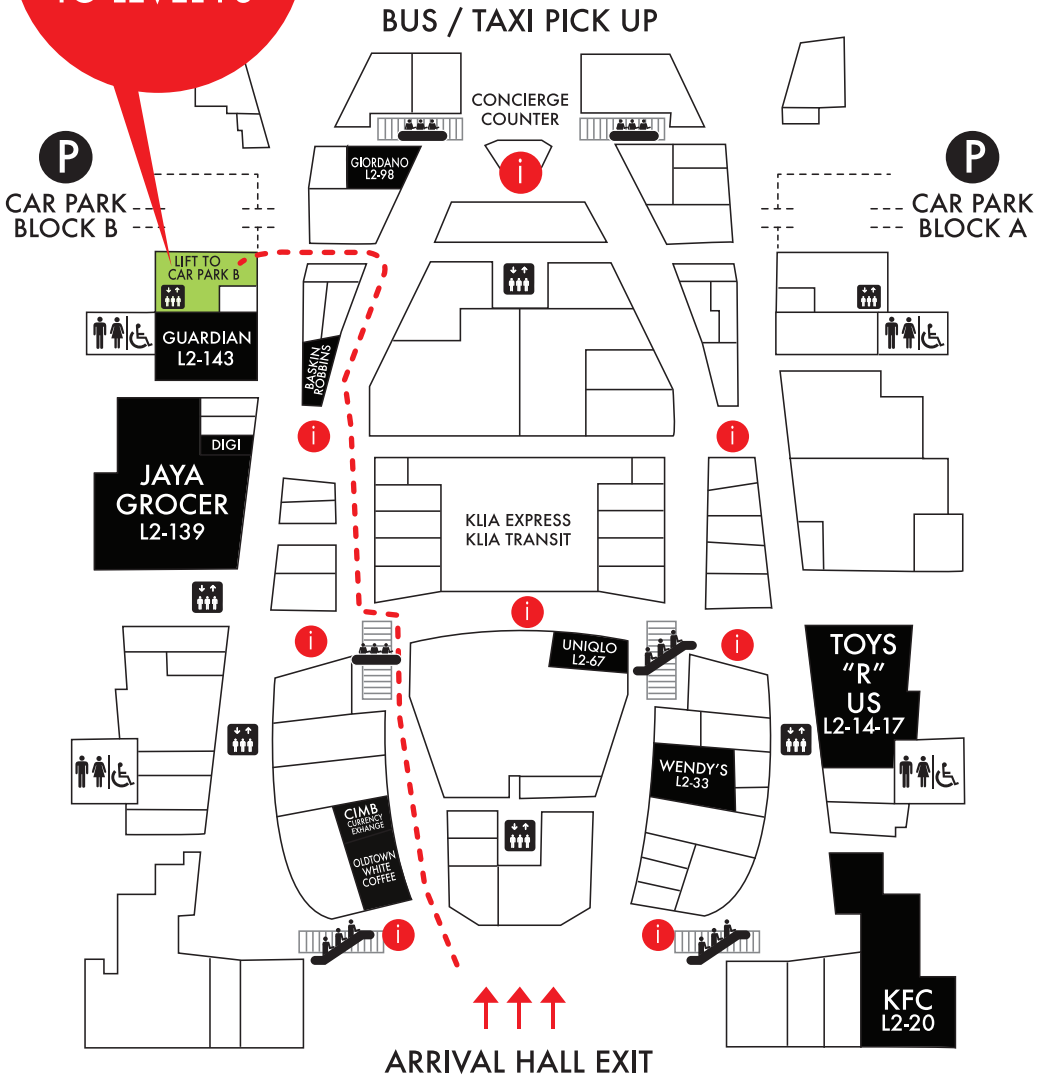

HOW TO GET TO TUNE HOTEL KLIA 2 IN 8 MINS

TAKE
CARPARK B LIFT
TO LEVEL P3

Exit the arrivals terminal after customs checkpoint and keep left.
Follow signs towards BUS / TAXI.
Turn left to take LIFT TO CARPARK B to LEVEL P3.
Follow signs to Tune Hotel KLIA 2.
Estimated walk time: 8 mins
Please call +603 8787 1720 if you need assistance.